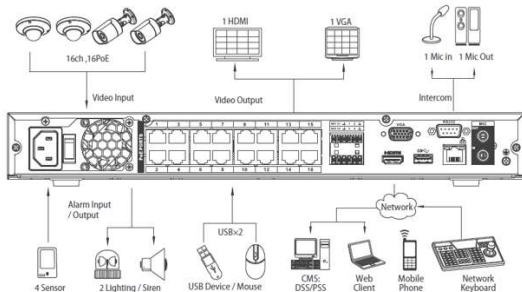

5019

DH-Series 16 Channel with 16 PoE Network Video Recorder

Features

- Up to 16/32 channel IP camera input
- H.264/MJPEG dual codec decoding
- Max 200Mbps incoming bandwidth
- Up to 5Mp resolution preview & playback
- HDMI/VGA simultaneous video output
- 16 channel synchronous realtime playback, GRID interface
- Support Multi-brand network cameras: Dahua, Arecont Vision, AXIS, Bosch, Brickcom, Canon, CP Plus, Honeywell, Panasonic, Pelco, Samsung, Sanyo, Sony, Videotec, Vivotek and etc.
- ONVIF Version 2.4 conformance
- 3D intelligent positioning with Dahua PTZ camera
- Support 2 SATA HDDs up to 8TB, 2 USB(1 USB3.0)
- Support IPC UPnP, 16PoE ports
- Multiple network monitoring: Web viewer, CMS(DSS/Smart PSS) & DMSS