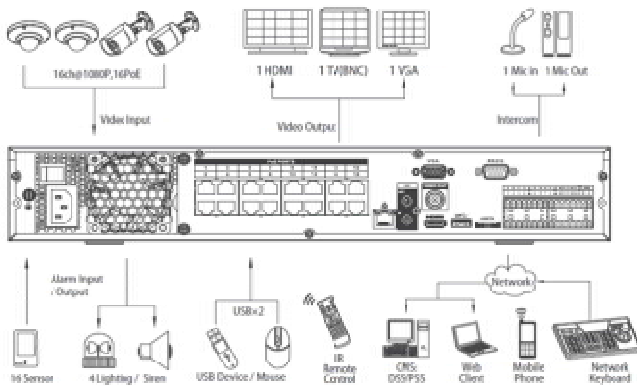

### Features

- Up to 32 channel IP camera input
- H.264/MJPEG dual codec decoding
- Max 200Mbps incoming bandwidth
- Up to 5Mp resolution preview & playback
- HDMI/VGA/TV simultaneous video output
- 16 channel synchronous realtime playback, GRID interface
- ONVIF Version 2.3 conformance
- 3D intelligent positioning with Dahua PTZ camera